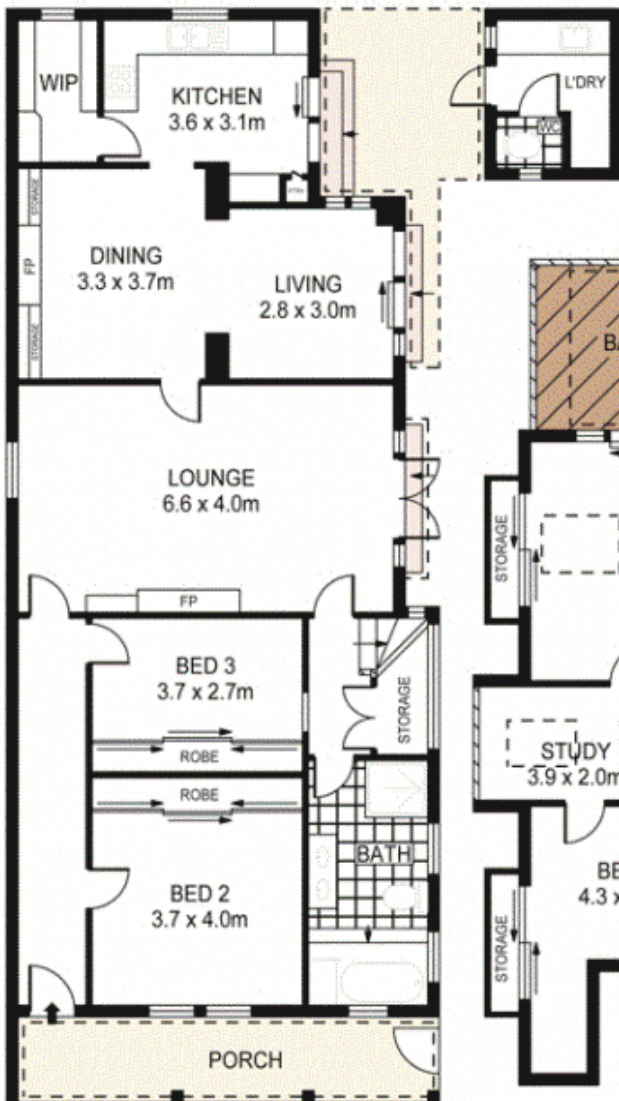

## 8 Hicks Avenue MASCOT NSW

5 2 2

This unique family home will capture your interest from the minute you walk through its pretty picket fence. Once inside you will marvel at the surprises that lie behind each door, and the discovery of all the features that give this property its undeniable charm. From the gorgeous hints of detail to the incredibly versatile floorplan, this home will accommodate you for years to come and delight you as you make it your own.

- \* Spacious, freestanding home in fantastic park-side location
- \* Both lounge and separate dining flow out to paved side yard
- \* Lovely period features including high ceilings and

**Type** : House

**View** : <https://www.agentsandco.com.au/sale/nsw/easter-n-suburbs/mascot/residential/house/6767809>

[For full version visit the website](#)

ENTRY LEVEL

UPPER LEVEL

SITE PLAN  
(NOT TO SCALE)

PLANS SHOWN ONLY INDICATIVE OF LAYOUT. DIMENSIONS ARE APPROXIMATE.  
Ref. No. 42739