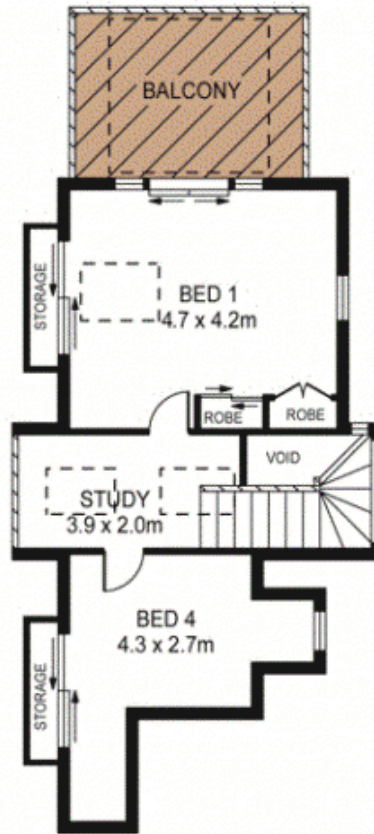

## 8 Hicks Avenue MASCOT NSW

5 2 2

This unique family home will capture your interest from the minute you walk through its pretty picket fence. Once inside you will marvel at the surprises that lie behind each door, and the discovery of all the features that give this property its undeniable charm. From the gorgeous hints of detail to the incredibly versatile floorplan, this home will accommodate you for years to come and delight you as you make it your own.

**View** : <https://www.agentsandco.com.au/sale/nsw/easter-n-suburbs/mascot/residential/house/6767809>

[For full version visit the website](#)

ENTRY LEVEL

UPPER LEVEL

SITE PLAN  
(NOT TO SCALE)

PLANS SHOWN ONLY INDICATIVE OF LAYOUT. DIMENSIONS ARE APPROXIMATE.  
Ref. No. 42739