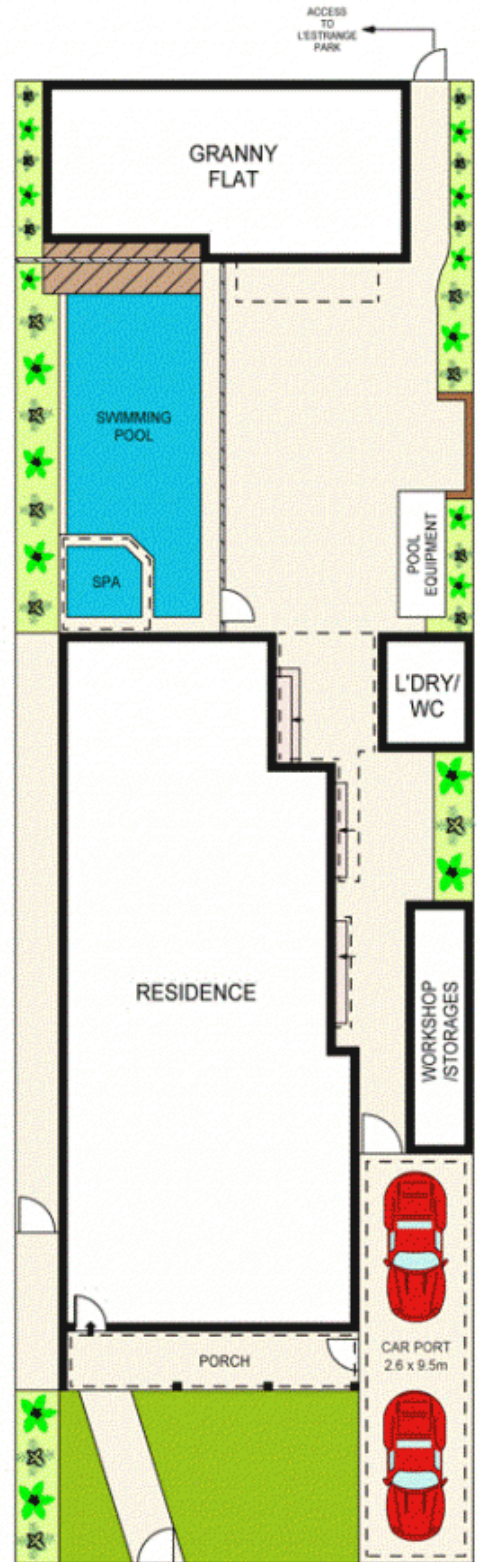

## 8 Hicks Avenue MASCOT NSW

5 2 2

This unique family home will capture your interest from the minute you walk through its pretty picket fence. Once inside you will marvel at the surprises that lie behind each door, and the discovery of all the features that give this property its undeniable charm. From the gorgeous hints of detail to the incredibly versatile floorplan, this home will accommodate you for years to come and delight you as you make it your own.

- \* Spacious, freestanding home in fantastic park-side location
- \* Both lounge and separate dining flow out to paved side yard
- \* Lovely period features including high ceilings and

**Type** : House

**View** : <https://www.agentsandco.com.au/sale/nsw/easter-n-suburbs/mascot/residential/house/6767809>

[For full version visit the website](#)

ENTRY LEVEL

UPPER LEVEL

SITE PLAN  
(NOT TO SCALE)

PLANS SHOWN ONLY INDICATIVE OF LAYOUT. DIMENSIONS ARE APPROXIMATE.  
Ref. No. 42739