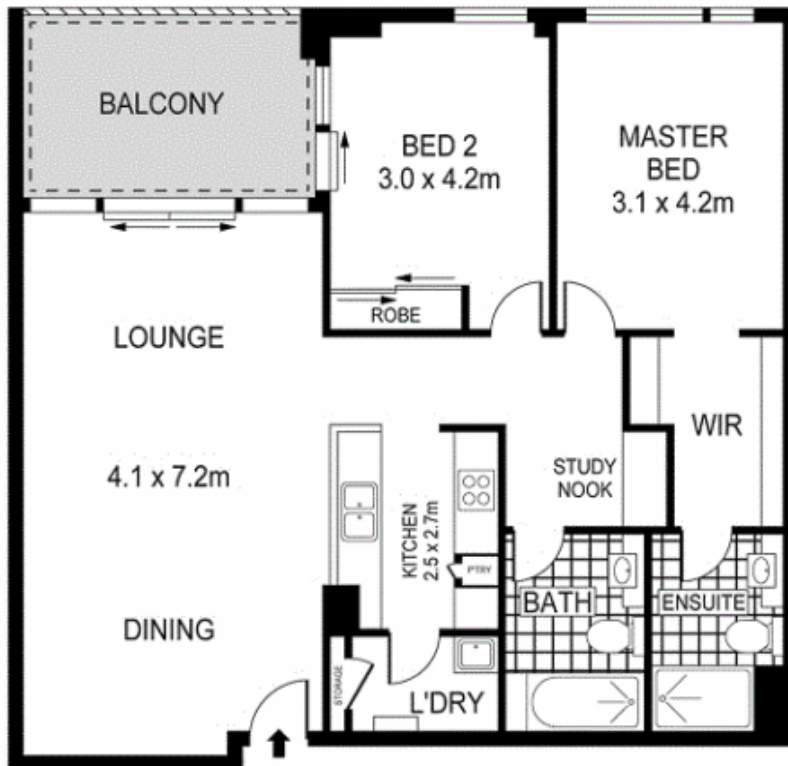

## 413/1 Bruce Bennetts Place Maroubra NSW

2 🛏 2 🚿 1 🚗

This divine two-bedroom apartment is perfectly positioned in the Pacific Square Complex situated in the heart of Maroubra Junction. The home features a modern kitchen with Caesarstone benchtops, gas cooking and stainless-steel appliances including a dishwasher making entertaining a pleasure.

Located on the fourth floor this home offers two large bedrooms with the main bedroom boasting a walk-in wardrobe and ensuite. Also featuring an additional separate study area and north facing lounge and dining area leading out to the sizeable terrace. This apartment presents a great opportunity for investors, first home buyers or down-sizes alike.

[For full version visit the website](https://www.agentsandco.com.au)

**Type** : Apartment  
**Building Size** : 115 sqm  
**View** : <https://www.agentsandco.com.au/sale/nsw/eastern-suburbs/maroubra/residential/apartment/8056517>

**Natalie Vega**  
02 9314 2100

**Nick Papas**  
02 9314 2100

**LEVEL FOUR**

PLANS SHOWN ONLY INDICATIVE OF LAYOUT. DIMENSIONS ARE APPROXIMATE.  
Ref. No: 51782